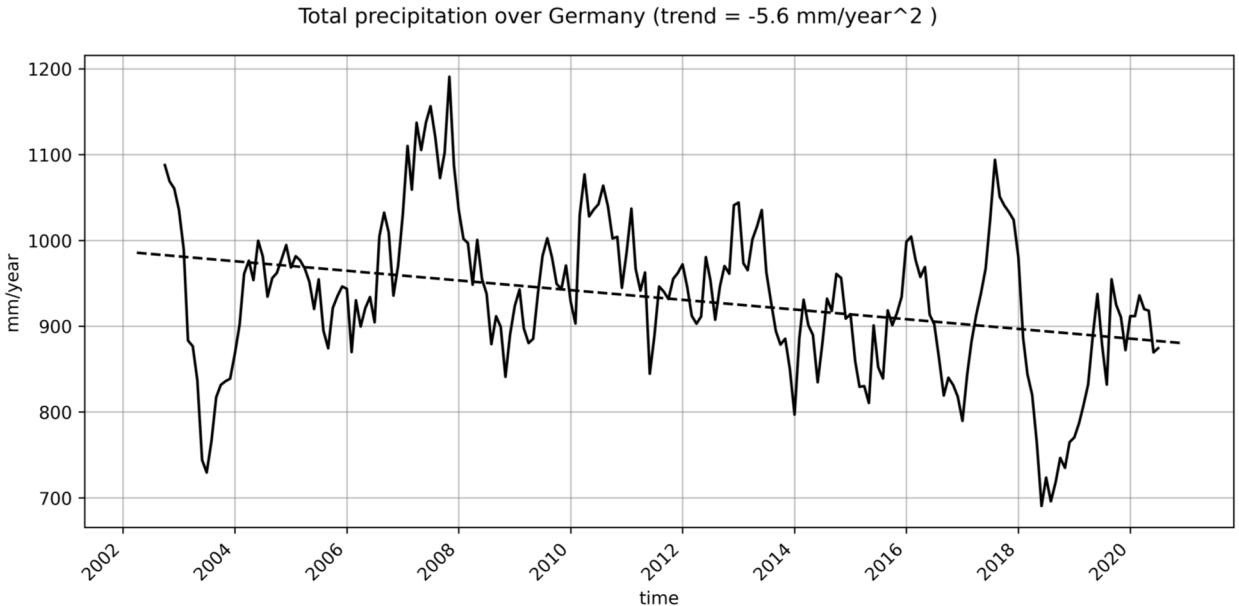

Trends in Total Water Storage (cm/yr) from NASA/DLR GRACE and GRACE-FO (2002-2020)