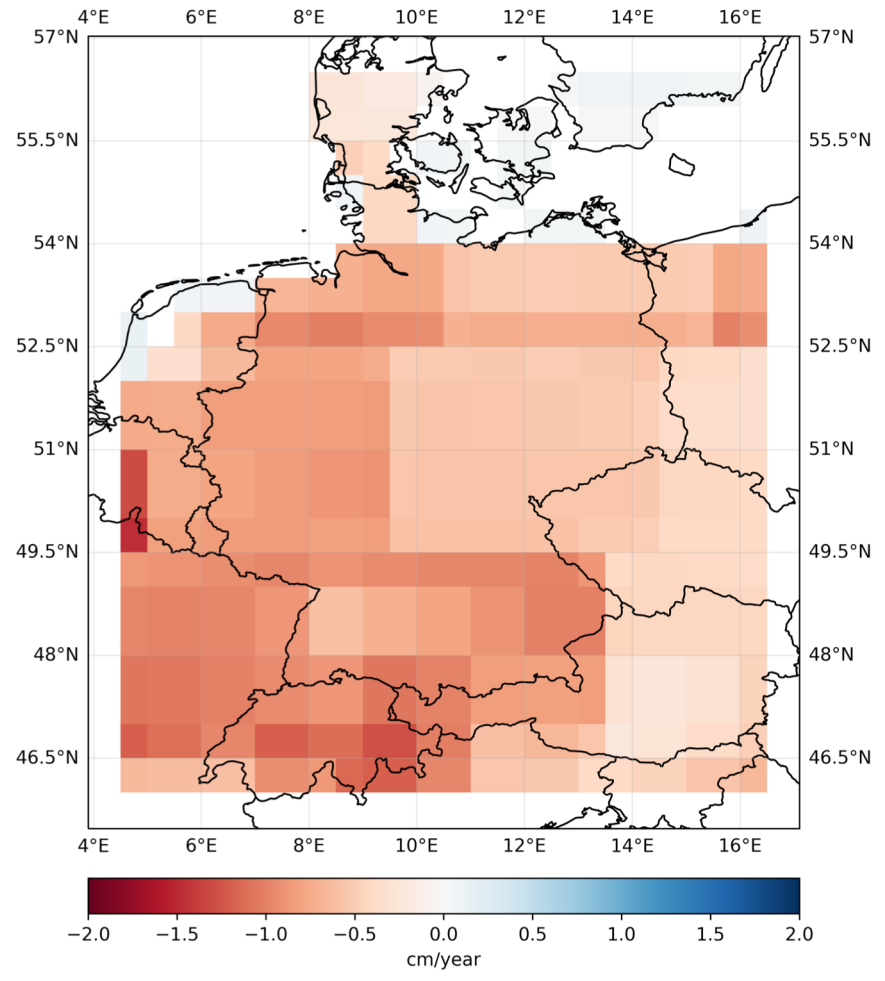

# Trends in Total Water Storage (cm/yr) from NASA/DLR GRACE and GRACE-FO (2002-2020)