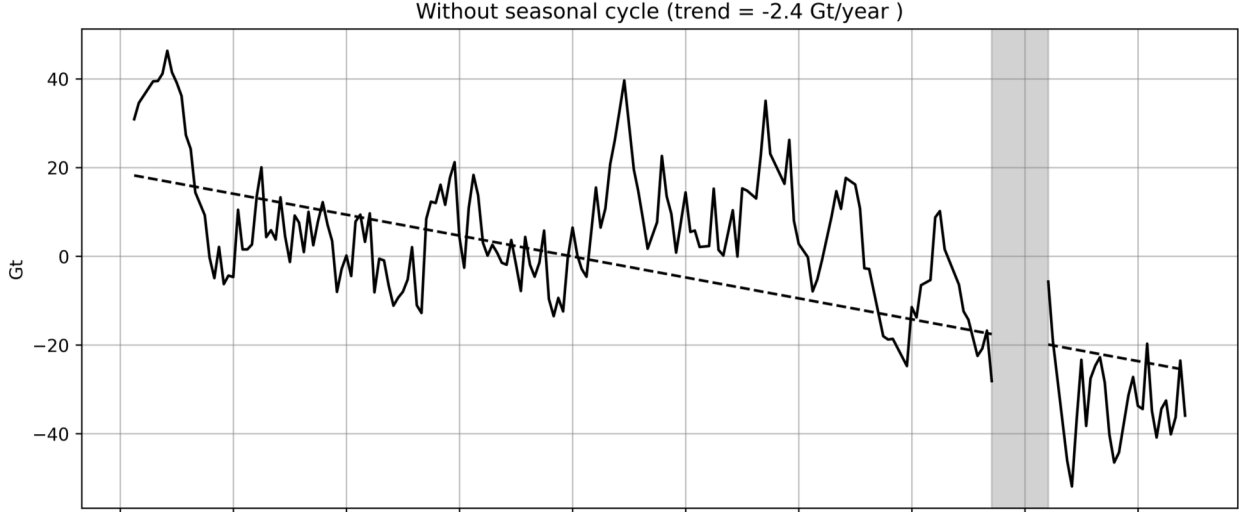

Trends in Total Water Storage (cm/yr) from NASA/DLR GRACE and GRACE-FO (2002-2020)