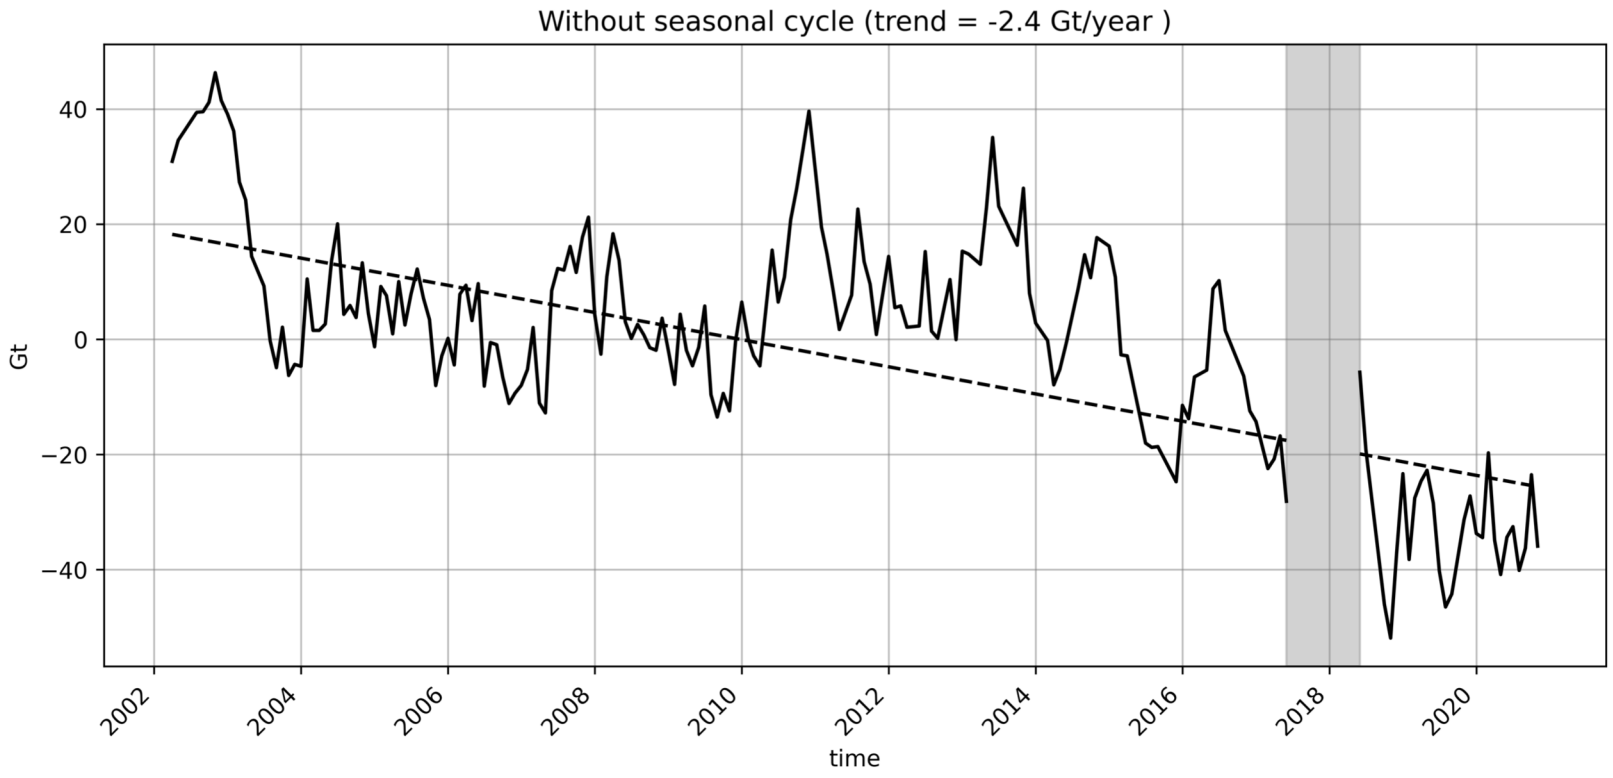

# Trends in Total Water Storage (cm/yr) from NASA/DLR GRACE and GRACE-FO (2002-2020)