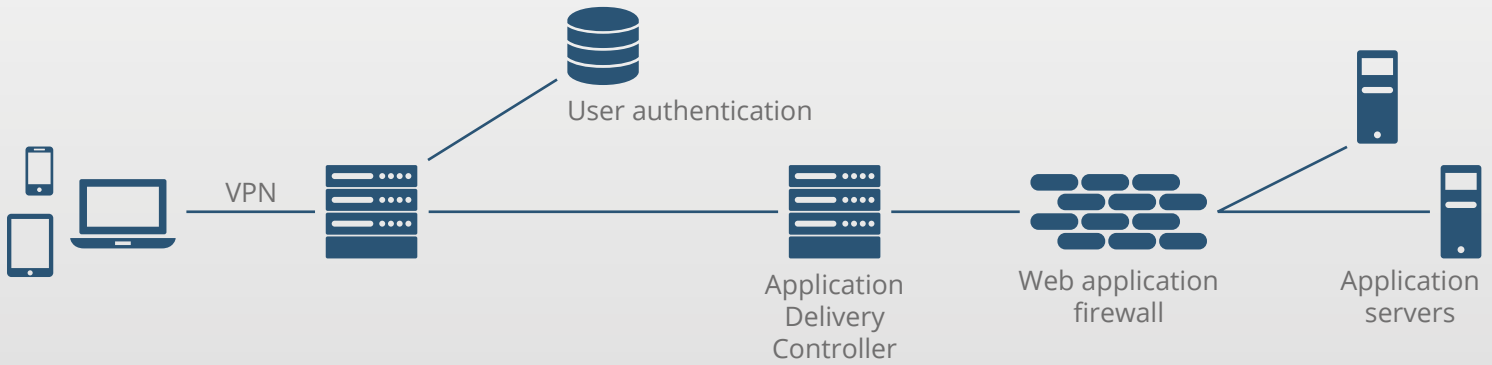

REMOTE ACCESS FROM ANY BROWSER

Remote Spark is specialized in the development of secure remote access solutions without borders or limitations. Utilizing HTML5 technology, SparkView turns any device with a browser into feature rich, high performance remote access clients - client roll-out and management costs are eliminated. SparkView can seamlessly be integrated into existing infrastructures.

- RDP, VNC, SSH, Telnet
- Local Printing, File Sharing
- Session Shadowing and Recording
- SSL and TLS

No Java

No Flash

No ActiveX

No Plugin

No Rollout

SparkView can be installed in minutes on servers or VMs using Windows or Linux OS. Please contact us for access to our demo system, test installations and more information.

Distributed by beyond SSL GmbH,
Burggrafenhofer Str. 13, D-90579 Langenzenn, Germany

info@beyondssl.com

beyondssl.com/en/products/sparkview

+49 911 495 229 35

REMOTESPARK

BEFORE

- VPN vendors require specific remote access clients for each device or OS (Windows, Linux, iOS, Android etc.)
- Deployment, management and updates are labor intensive
- This results in increased support costs
- Extremely vulnerable solution due to potential incompatibilities (Java, Plugins etc.)

AFTER

- Universal remote access from any browser (HTML5)
- No installation on clients or target systems required
- Client rollout and management costs are eliminated
- Fortigate as single point of administration (security, access, authentication)
- SparkGateway installed in default mode, no further configuration required
- Remote access to full desktops, VMs, servers or application streaming mode
- Fast and feature rich browser enhancements (local printing, file sharing, session shadowing etc.)
- Affordable pricing due to subscription model, no upfront investment