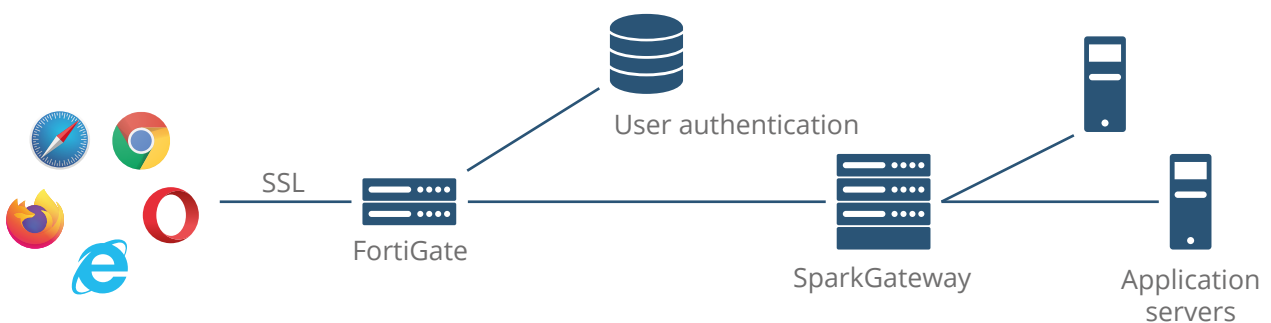

REMOTE ACCESS FROM ANY BROWSER

Remote Spark is specialized in the development of secure remote access solutions without borders or limitations. Utilizing HTML5 technology, SparkView turns any device with a browser into feature rich, high performance remote access clients - client roll-out and management costs are eliminated. SparkView can seamlessly be integrated into existing infrastructures.

- RDP, VNC, SSH, Telnet
- Local Printing, File Sharing
- Session Shadowing and Recording
- SSL and TLS

No Java

No Flash

No ActiveX

No Plugin

No Rollout

SparkView can be installed in minutes on servers or VMs using Windows or Linux OS. Please contact us for access to our demo system, test installations and more information.

Distributed by beyond SSL GmbH,
Burggrafenhofer Str. 13, D-90579 Langenzenn, Germany

info@beyondssl.com

beyondssl.com/en/products/sparkview

+49 911 495 229 35

REMOTESPARK

BEFORE

- VPN vendors require specific remote access clients for each device or OS (Windows, Linux, iOS, Android etc.)
- Deployment, management and updates are labor intensive
- This results in increased support costs
- Extremely vulnerable solution due to potential incompatibilities (Java, Plugins etc.)

AFTER

- Universal remote access from any browser (HTML5)
- No installation on clients or target systems required
- Client rollout and management costs are eliminated
- Fortigate as single point of administration (security, access, authentication)
- SparkGateway installed in default mode, no further configuration required
- Remote access to full desktops, VMs, servers or application streaming mode
- Fast and feature rich browser enhancements (local printing, file sharing, session shadowing etc.)
- Affordable pricing due to subscription model, no upfront investment