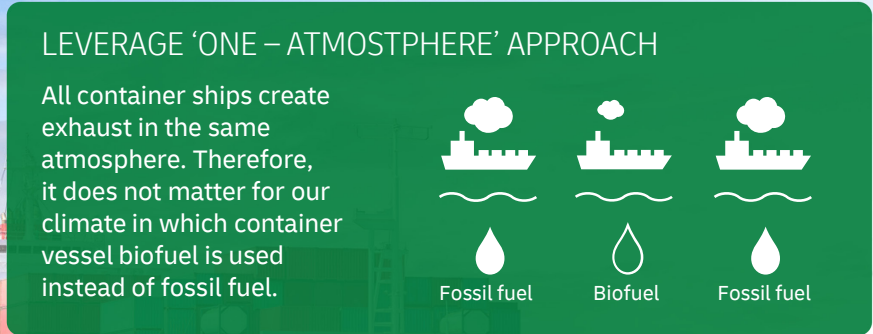

INSETTING SOLUTIONS – CO₂ REDUCTION VIA SUSTAINABLE FUEL SWITCH IN SEA FREIGHT

What can we do now to accelerate the decarbonization of transport?

DHL Global Forwarding is offering GoGreen Plus solutions for each core product:

LCL **Free**
 FCL **Premium \$**

- to help customers reduce their footprint
- to accelerate the uptake of biofuels in shipping
- to lead the transition to clean and sustainable Sea Freight transport

CO₂